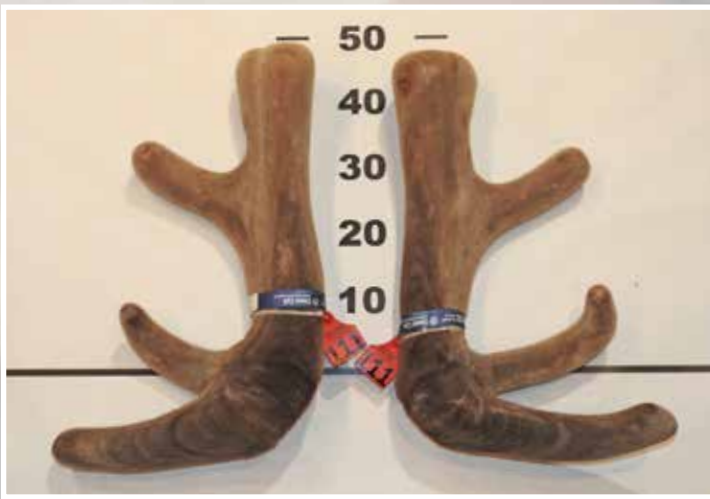

OPEN RED VELVET SECTION

Rural Livestock Limited

FIRST