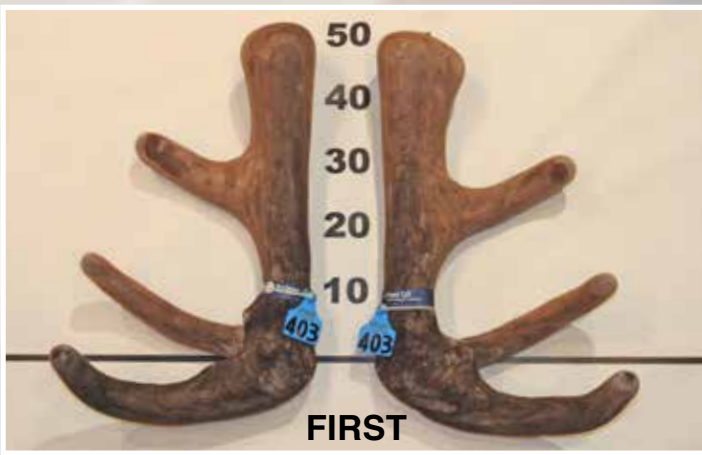

FOUR YEAR RED SECTION

Trish & John Fogarty
Deer and Livestock Cup