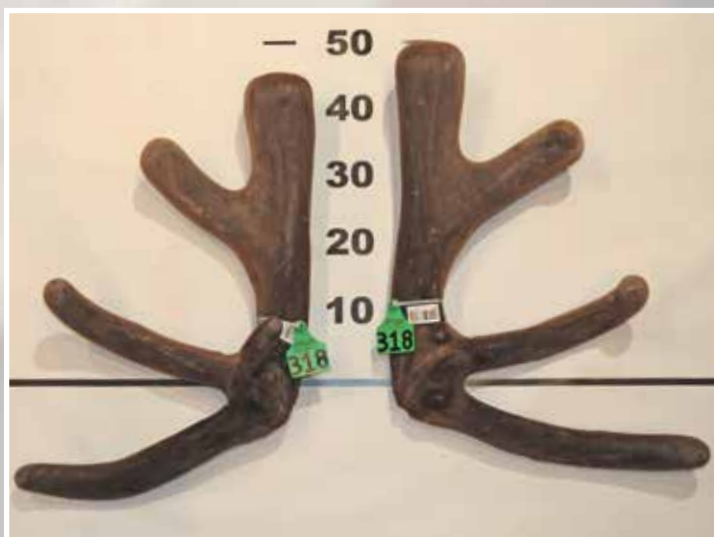

Rural livestock (Craig North 027 473 0864) and
Pgg Wrightson (Graham Kinsman 027 422 3154)

Hawkeye
18.3 Kg
of Antler

Other champions
Cromwell x Portos

*Courtesy of Malcolm Cane

THREE YEAR RED SECTION

Southland Branch NZDFA Cup