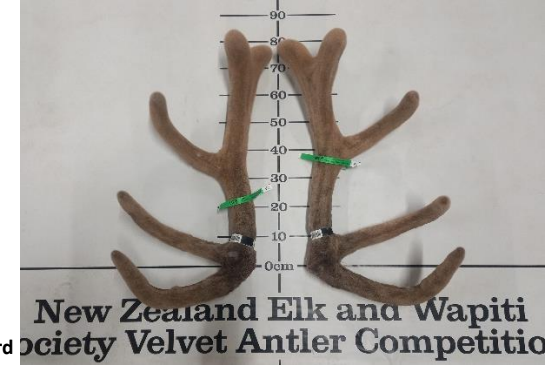

2nd New Zealand Elk and Wapiti Society Velvet Antler Competition

3rd New Zealand Elk and Wapiti Society Velvet Antler Competition

Place	Entry #	Bull Name	Owner	Sire	Judges Credit s	Total Weight	Ave Beam	NZCWI Score
1st	204	W8	Littlebourne Wapiti	Prophecy	38	11.79	23	136.23
2nd	203	U/Beauty	Mayfield Elk	Silverado	28.5	9.50	20.25	111.14
3rd	201	Max	Mayfield Elk	Playboy	32.5	8.19	21	110.36
4th	202	Spike	Mayfield Elk	Playboy	15.5	10.91	21	105.60
5th	205	Chocka	Tikana Wapiti	Crypes	27	7.75	21	103.17
6th	206	Comrade	Tikana Wapiti	Mate	28	8.10	19.25	102.21
7th								

4yr Elk Wapiti

1st New Zealand Elk and Wapiti Society Velvet Antler Competition

2nd New Zealand Elk and Wapiti Society Velvet Antler Competition

3rd New Zealand Elk and Wapiti Society Velvet Antler Competition

Place	Entry #	Bull Name	Owner	Sire	Judge Credits	Total Weight	Ave Beam	NZCWI Score
1 st	402	LB33	Littlebourne Wapiti	B15	31	16.24	25	152.86
2 nd	411	GG744	Edendale Farming Ltd		22	16.20	25	143.43
3 rd	410	GG783	Edendale Farming Ltd	YG349	23.5	14.89	25.25	139.40
4 th	401	Gold Tooth	Front Row Wapiti	Prophecy	32	13.43	23	136.72
5 th								

TONY PIDGEON
VELVET BUYER
027 531 6342
tony@salphunt.co.nz

6yr Elk Wapiti

1st

2nd

3rd

Place	Entry #	Bull Name	Owner	Sire	Judges Credits	Total Weight	Ave Beam	NZCWI Score
1st	610	Dekota	Edendale Farming Ltd	George	31	20.05	25.5	170.41
2nd	602	Senator	Achnahanat	Thor	31.5	15.87	26.25	153.97
3rd	601	Y1808	Achnahanat	Chevy	37	13.67	24	145.27
4th								