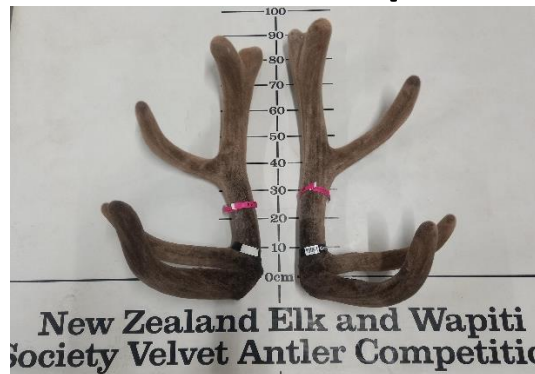

Chevy, Achnahamat “20.97 kg”

“Many thanks to everyone for supporting the Elk Wapiti Society and the NZ Deer Industry”

TONY PIDGEON
VELVET BUYER
027 531 6342
tony@salphunt.co.nz