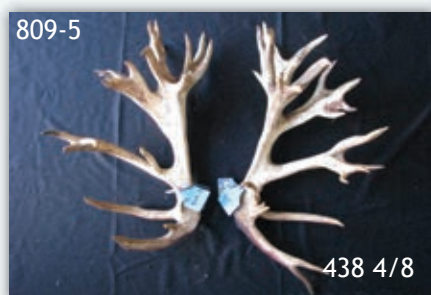

Class 2 - 2 year old Red Hard Antler

1st PLACE

Rockvale Deer Stud

809-5 | Y534 | Nixon | Archilles