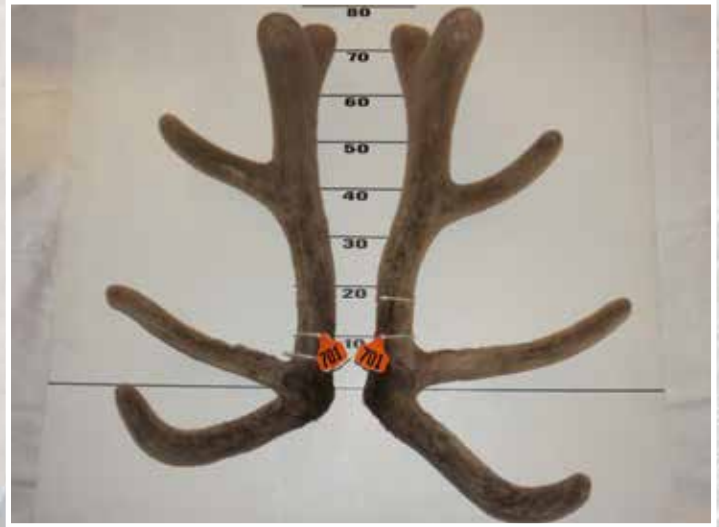

FOUR YEAR ELK/WAPITI

Elk & Wapiti
Society Trophy

SECTION

FMG
Advice & Insurance

FIRST

SECOND

	No	Points	Wgt (kg)	Stag Name	Age	Sire	Competitor	Address
1st	702	23.83	15.50	Buck	4	Deano	Whyte Farming Company	Ashburton
2nd	701	43.93	12.94	Isobar G249	4	Storm	Tikana	Winton

Clachanburn Boss: Top growth and yield bull

Clachanburn Megatron: Leading weaner weight bull.
170kg at 10 months

*Breeding New Zealand's highest growth rate deer
As shown by the DPT and Deerlink*

Clachanburn Phoenix. 400kg at 3 yrs.
Reserve Champ 2009 NZ Velvet Comp.