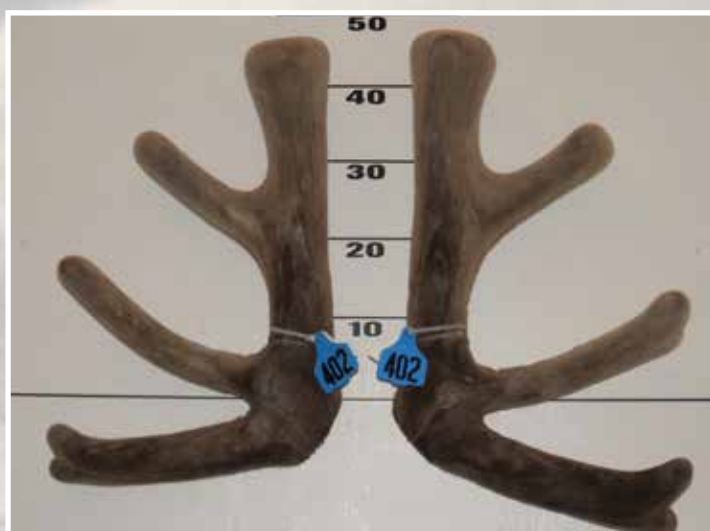

FOUR YEAR RED SECTION

Trish & John Fogarty
Deer and Livestock Cup

SECOND

	<i>No</i>	<i>Points</i>	<i>Wgt (kg)</i>	<i>Stag Name</i>	<i>Age</i>	<i>Sire</i>	<i>Competitor</i>	<i>Address</i>
1st	408	23.73	10.86	Altrive 188-12	4	Everest	Geoff Elder	Riversdale
2nd	402	31.98	8.92	Southern Man	4	Everest	Arawata/Raincliff/Altrive	Wyndham
3rd	407	32.17	11.06	Tony Brown	4	Za Co Zee	G Oliver	Palmerston
4th	406	43.80	8.58	Zebulon 121098	4	Jeff	Peel Forest Estate	Geraldine
5th	401	44.32	9.44	YR 187	4	K2	Arawata Deer Farm	Wyndham
6th	405	46.67	8.58	Jobie 12052	4	Walton	Peel Forest Estate	Geraldine
7th	404	50.80	8.26	Anvil	4	Marcx	Forest Road Farm	Waipawa
8th	403	54.63	9.7	BL 280	4		Tania Taylor	Ohakune