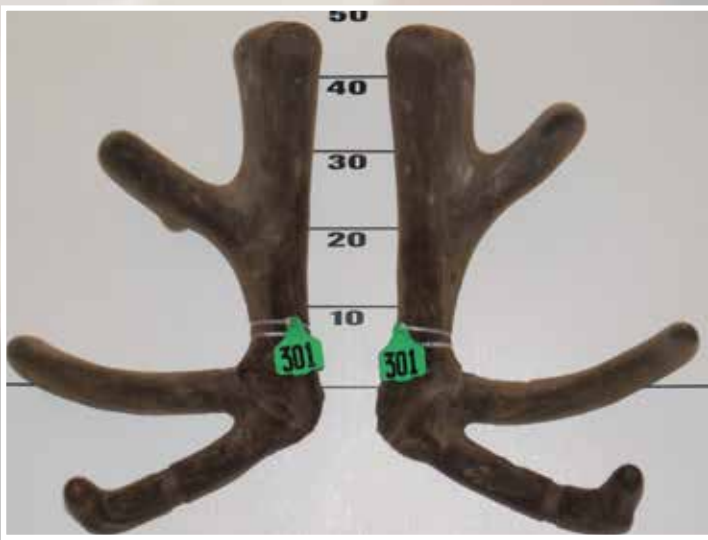

Stand out with the best
@
www.tradedeer.co.nz

For more information contact
Sharon tradedeer@xtra.co.nz 027 486 4341

THREE YEAR RED SECTION

Southland Branch NZDFA Cup

Semen collection to the value of \$1,000
provided by XCELL Breeding Services