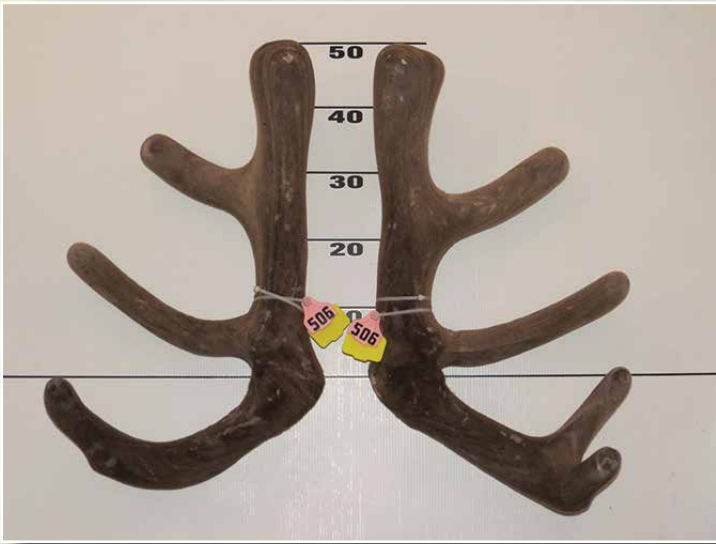

FIVE YEAR RED SECTION

Downlands Deer Transport

First