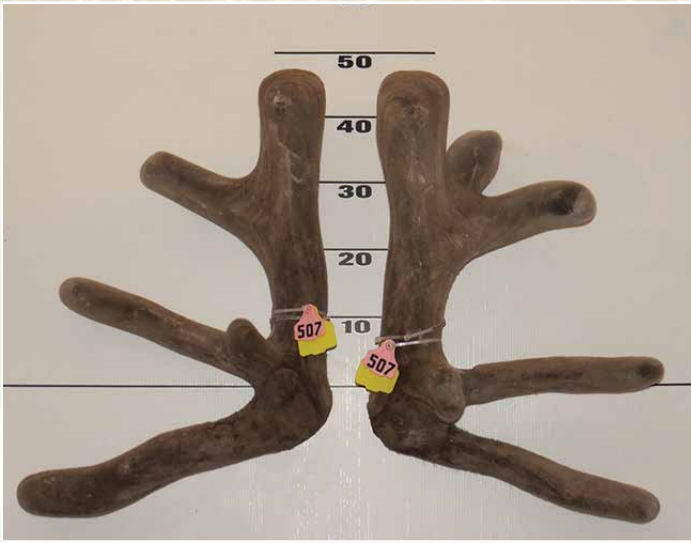

FIVE YEAR RED SECTION

Downlands Deer Transport

Second

	No	Points	Wgt (Kg)	Stag Name	Age	Sire	Competitor	Address
1st	506	34.45	9.58	08/9	5	236	Gary & Robin Borland	Otautau
2nd	507	36.83	11.12	Fergus	5	Mac Son	Bruce & Jenny Paterson	Otautau
3rd	504	43.05	8.10	163 White	5		Rata Peak Station	Geraldine
4th	505	46.95	7.74	177 White	5	Bonhomme	Rata Peak Station	Geraldine
5th	503	53.05	10.14	0284	5	Gainsboro	Brock Deer	Merino Downs
6th	502	55.05	7.94	Y143	5	Y-P 232	Arawata	Wyndham
7th	501	56.48	10.34	Axel	5	Gavin	Brock Deer	Merino Downs

NZ Deer Farmers preferred stud stock carriers

**for all enquiries
KRIS ORANGE**

Phone 0800 163 013
Email kris@downlandsdeer.co.nz

SATISFACTION GUARANTEED