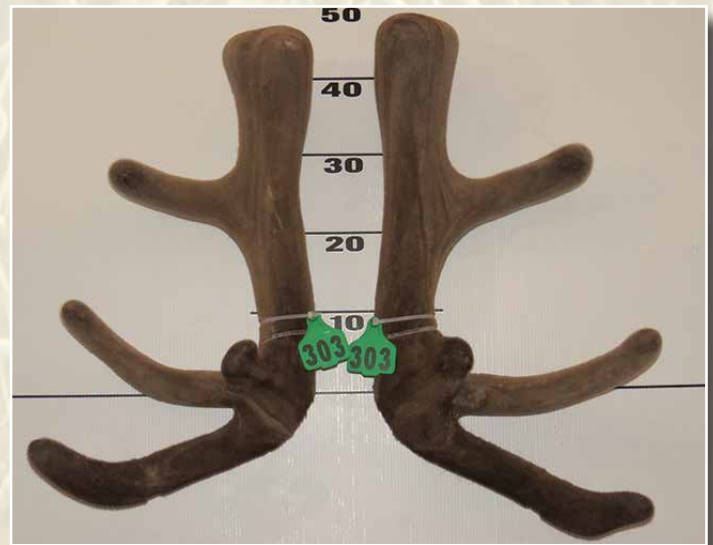

Ulysses at 4 years - 9.30kg SA
All 25 2yr old sons averaged 4kg in 2012

Claudius at 7 years (by Aragon)

Claudius & Victrix

K2 at 4 years 7.30kg SA
Sire Everest

Enquiries to: John & Mel Somerville Ph/Fax 03-246 9803 Email: johnsomerville@woosh.co.nz
View our sale stags online at www.tradedeer.co.nz or www.newzealanddeer.co.nz

THREE YEAR RED SECTION

Southland Branch
NZDFA Cup

GREAT SOUTHERN

INVERCARGILL

Semen collection to the value of \$1,000
provided by XCELL Breeding Services

First

Second

Third