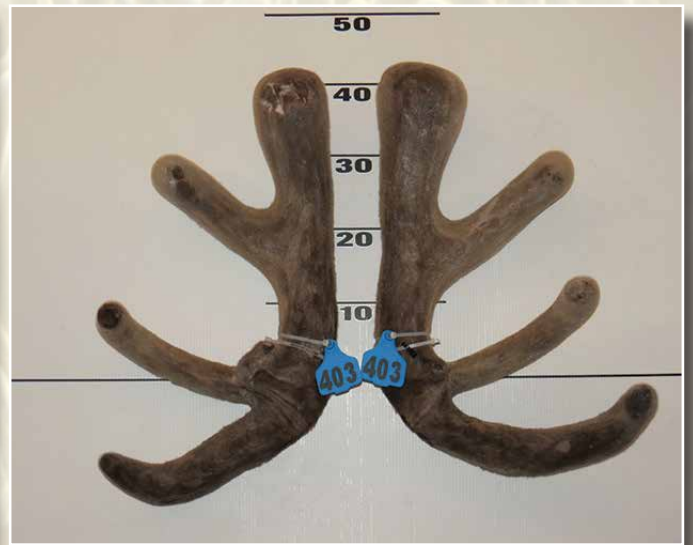

Third

	No	Points	Wgt (Kg)	Stag Name	Age	Sire	Competitor	Address
1st	404	20.00	8.38	Grarfanarkis	4	Buller	Tower Farms Deer Ltd	Hamilton
2nd	401	20.07	8.66	Vukona	4	Remarkable	Peter & Dianne Allan	Balfour
3rd	403	27.83	7.86	Stirling	4	Remington	Swann Family	Ashburton
4th	402	31.23	8.62	Tendulka	4	Buller	Peter & Dianne Allan	Balfour
5th	405	31.88	8.12	Cracker Jack	4	Craigy	Mayfield Elk	Winton

Check out the **Who's who** in New Zealand Deer

Proud supporters of the
National Velvet & Hard Antler
competitions

tradedeer.co.nz
TAKING DEER ONLINE

www.tradedeer.co.nz