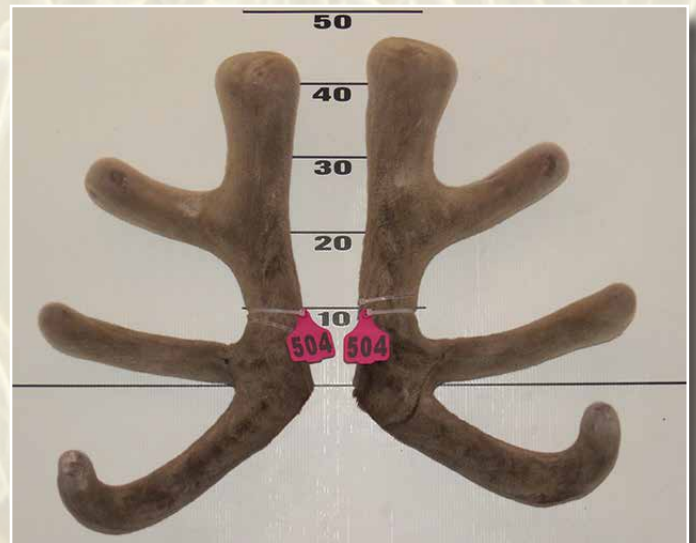

**Leader NAIT EID Compliant tags are available at discount
to all DFA financial members Web: www.leaderproducts.co.nz**

FIVE YEAR RED SECTION

Downlands Deer Transport

First

Second

Third

	No	Points	Wgt (Kg)	Stag Name	Age	Sire	Competitor	Address
1st	506	34.45	9.58	08/9	5	236	Gary & Robin Borland	Otautau
2nd	507	36.83	11.12	Fergus	5	Mac Son	Bruce & Jenny Paterson	Otautau
3rd	504	43.05	8.10	163 White	5		Rata Peak Station	Geraldine
4th	505	46.95	7.74	177 White	5	Bonhomme	Rata Peak Station	Geraldine
5th	503	53.05	10.14	0284	5	Gainsboro	Brock Deer	Merino Downs
6th	502	55.05	7.94	Y143	5	Y-P 232	Arawata	Wyndham
7th	501	56.48	10.34	Axel	5	Gavin	Brock Deer	Merino Downs

NZ Deer Farmers preferred stud stock carriers

**for all enquiries
KRIS ORANGE**

Phone 0800 163 013
Email kris@downlandsdeer.co.nz

SATISFACTION GUARANTEED

TRU-Test™

**Want a hands free
EID tag reader that
gives you fast,
reliable tag reads?
Take a look at this.**