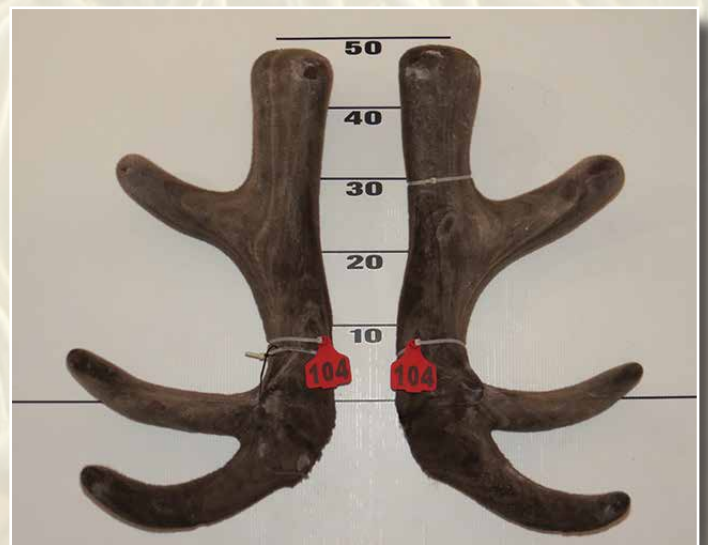

Third

Place	No	Points	Wgt	Stag Name	Age	Sire	Competitor	Address
1st	101	30.20	10.54	The Prophet	9	The Oracle	Lindsay Tayles	Gore
2nd	105	45.38	10.16	McCaw	8	McRae	Donald & Kathy Hudson	Timaru
3rd	104	51.25	8.88	Zanadu	8	Maximus	C.C. Jones	Geraldine
4th	103	52.18	11.84	Walton	8	Murchison	Peel Forest Estate	Geraldine
5th	106	59.68	7.88	K2	6	Everest	Arawata Deer Farm	Wyndham
6th	109	62.43	12.90	224	7	Blue 19	T.J. & M.R. Cruse	Tuatapere
7th	102	66.82	11.68	Pete	9	Loganbrae		Ranfurly
8th	107	69.78	9.92	Andy	9	Loganbrae		Ranfurly
9th	108	71.47	8.14	R224		U.K.	J.I. Dearden	Hastings

*The Southland Branch of the New Zealand Deer Farmers Association would like to take the opportunity to thank our major sponsor **PGG WRIGHTSON***