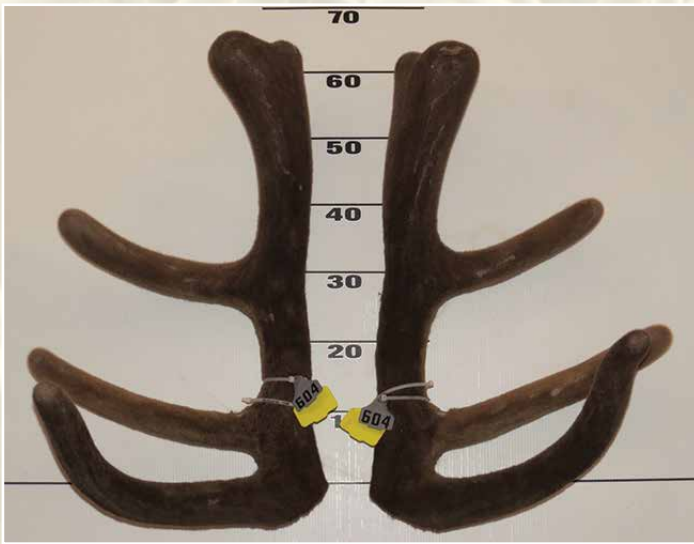

THREE YEAR ELK/WAPITI SECTION

Southland Branch
NZDFA Cup

agri-nutrients
Ballance

Second

	No	Points	Wgt (Kg)	Stag Name	Age	Sire	Competitor	Address
1st	602	30.33	13.64	Nepia	3	WB333	Tikana	Winton
2nd	604	60.48	9.46	Nelson	3	Kobe	Tikana	Winton
3rd	601	62.82	8.94	Hauroko	3	No. 25	Whyte Farming	Ashburton
4th	603	95.02	6.90	Yellow 63	3	Littlebourne Yellow 58	Littlebourne Farm Ltd	Winton

GLORIAVALE DEER PARK

PROVEN GENETICS!

ELITE SIRE STAG & YEARLING HIND SALE

- Approx 25 stags and 25 yearling hinds bred from the country's leading sires
- BBQ & drinks before and after sale

665 SCI @ 8 yrs
New World Record SCI #1 (Crossbow)

566 4/8 IOA,
43 points @ 5 yrs

703 1/4 IOA @ 7 yrs

703 1/4 IOA @ 7 yrs

Mt Hutt Station Sale Complex

Tuesday 7th
January 2014
10:00 am

Bred to Perform!

Jonathan Christian:
Phone: 03 738 0519
Fax: 03 738 0212
Cell: 027 660 6096
jchristian@gloriavale.co.nz