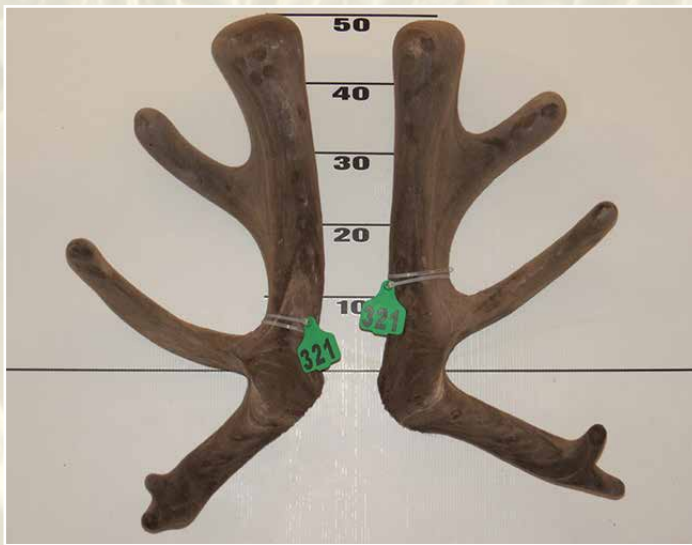

Ulysses at 4 years - 9.30kg SA
All 25 2yr old sons averaged 4kg in 2012

Claudius at 7 years (by Aragon)

Claudius & Victrix

K2 at 4 years 7.30kg SA
Sire Everest

Enquiries to: John & Mel Somerville Ph/Fax 03-246 9803 Email: johnsomerville@woosh.co.nz
View our sale stags online at www.tradedeer.co.nz or www.newzealanddeer.co.nz

THREE YEAR RED SECTION

Southland Branch
NZDFA Cup

GREAT SOUTHERN

INVERCARGILL

Semen collection to the value of \$1,000
provided by XCELL Breeding Services

First

Second

Third