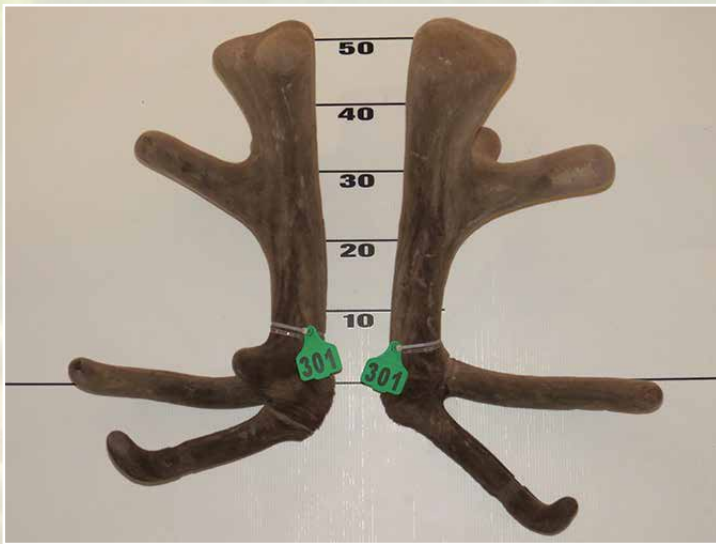

THREE YEAR RED SECTION

Southland Branch
NZDFA Cup

GREAT SOUTHERN

INVERCARGILL

Semen collection to the value of $1,000
provided by XCELL Breeding Services

First