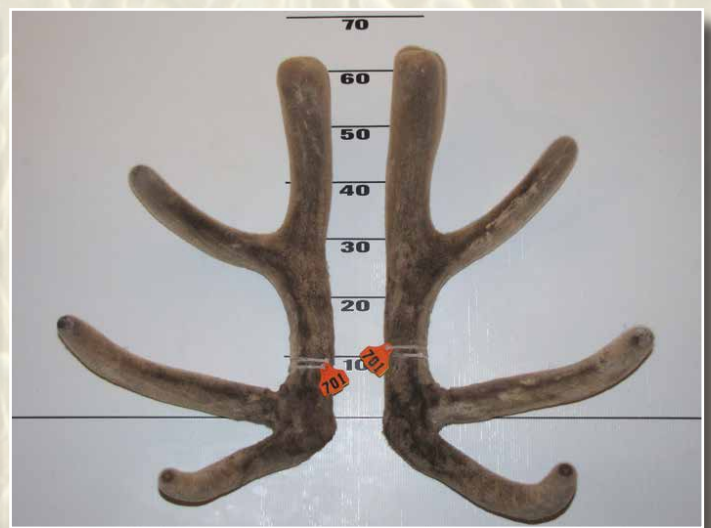

FOUR YEAR ELK/WAPITI SECTION

Elk & Wapiti
Society Trophy

Third

	No	Points	Wgt (Kg)	Stag Name	Age	Sire	Competitor	Address
1st	702	10.38	11.04	Green 866	4	Trilogy	David & Janet Morgan	Pleasant Point
2nd	704	22.67	11.06	Red 300	4	Hurricane	Clachanburn	Ranfurly
3rd	701	33.90	9.66	Dotcom	4	Trilogy	Tikana	Winton
4th	703	44.35	9.32	Red 211	4	Frodo	Clachanburn	Ranfurly
5th	705	47.38	9.96	HJ	4	Hosea	Paul & Sharon Waller	Lumsden

XCELL

Saturday 16th February 2013

2013 National **RISING STARS**

Hard Antler & Velvet Competition

"setting new benchmarks for the future of New Zealand Deer"

Waipa Racing Club, Racecourse Road Te Awamutu

Competition viewing from 5.00 pm Awards dinner at 7pm

Contacts : Graham & Shelley Lawson 07 873 2763 or 027 634 0075

e-mail: huntingdon1@xtra.co.nz post: 1481 Maihihi Rd R D 2 Otorohanga