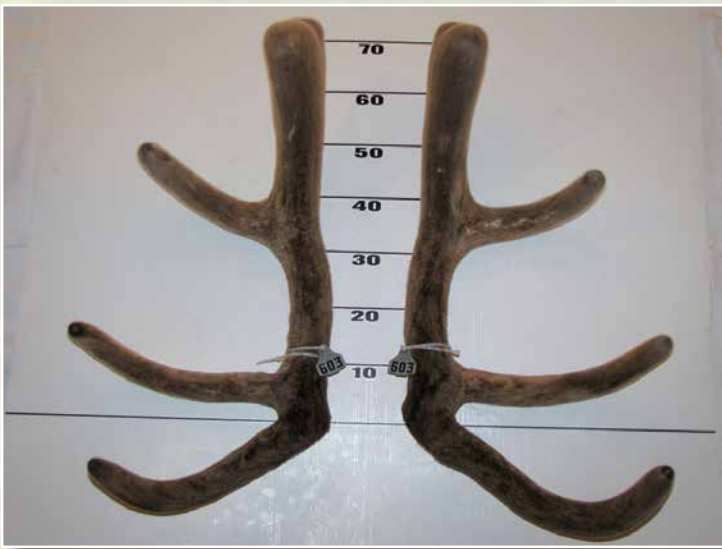

THREE YEAR ELK/WAPITI SECTION

Southland Branch
NZDFA Cup

agri-nutrients
Ballance

First