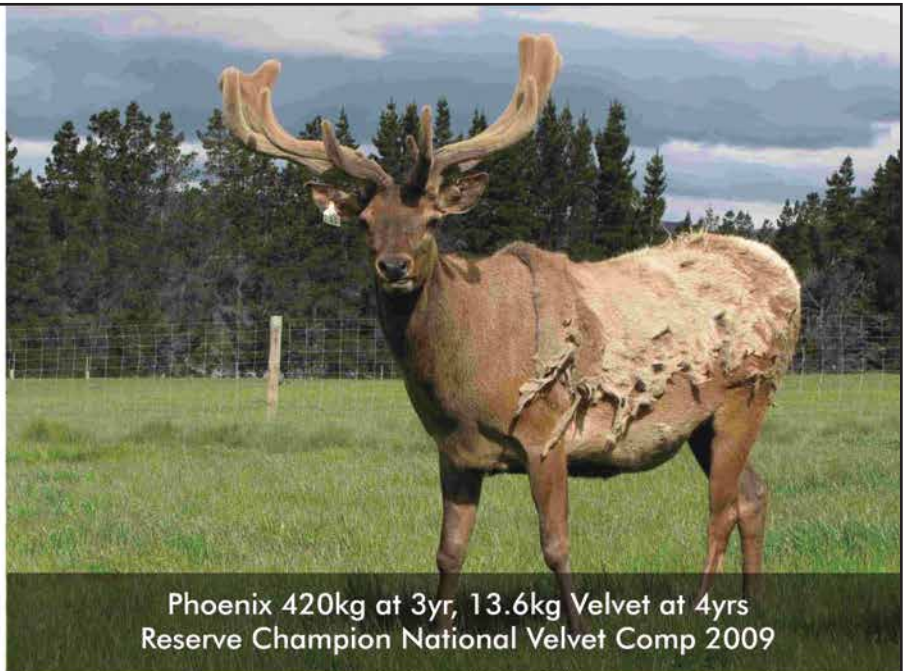

*The Southland Branch of the New Zealand Deer Farmers Association would like to take the opportunity to thank our major sponsor **PGG WRIGHTSON***

Revolver: Winner 6yr EWSNZ
Comp 2010

Phoenix 420kg at 3yr, 13.6kg Velvet at 4yrs
Reserve Champion National Velvet Comp 2009