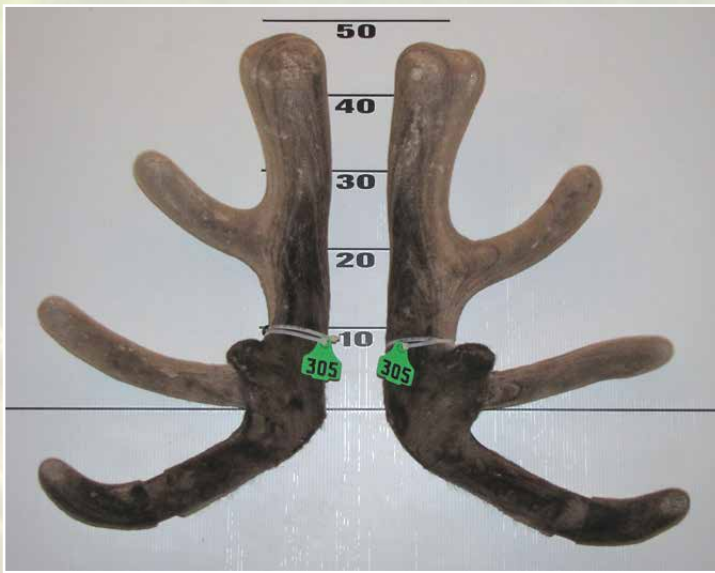

THREE YEAR RED SECTION

Southland Branch
NZDFA Cup

GREAT SOUTHERN
INVERCARGILL

Semen collection to the value of $1,000
provided by XCELL Breeding Services

First